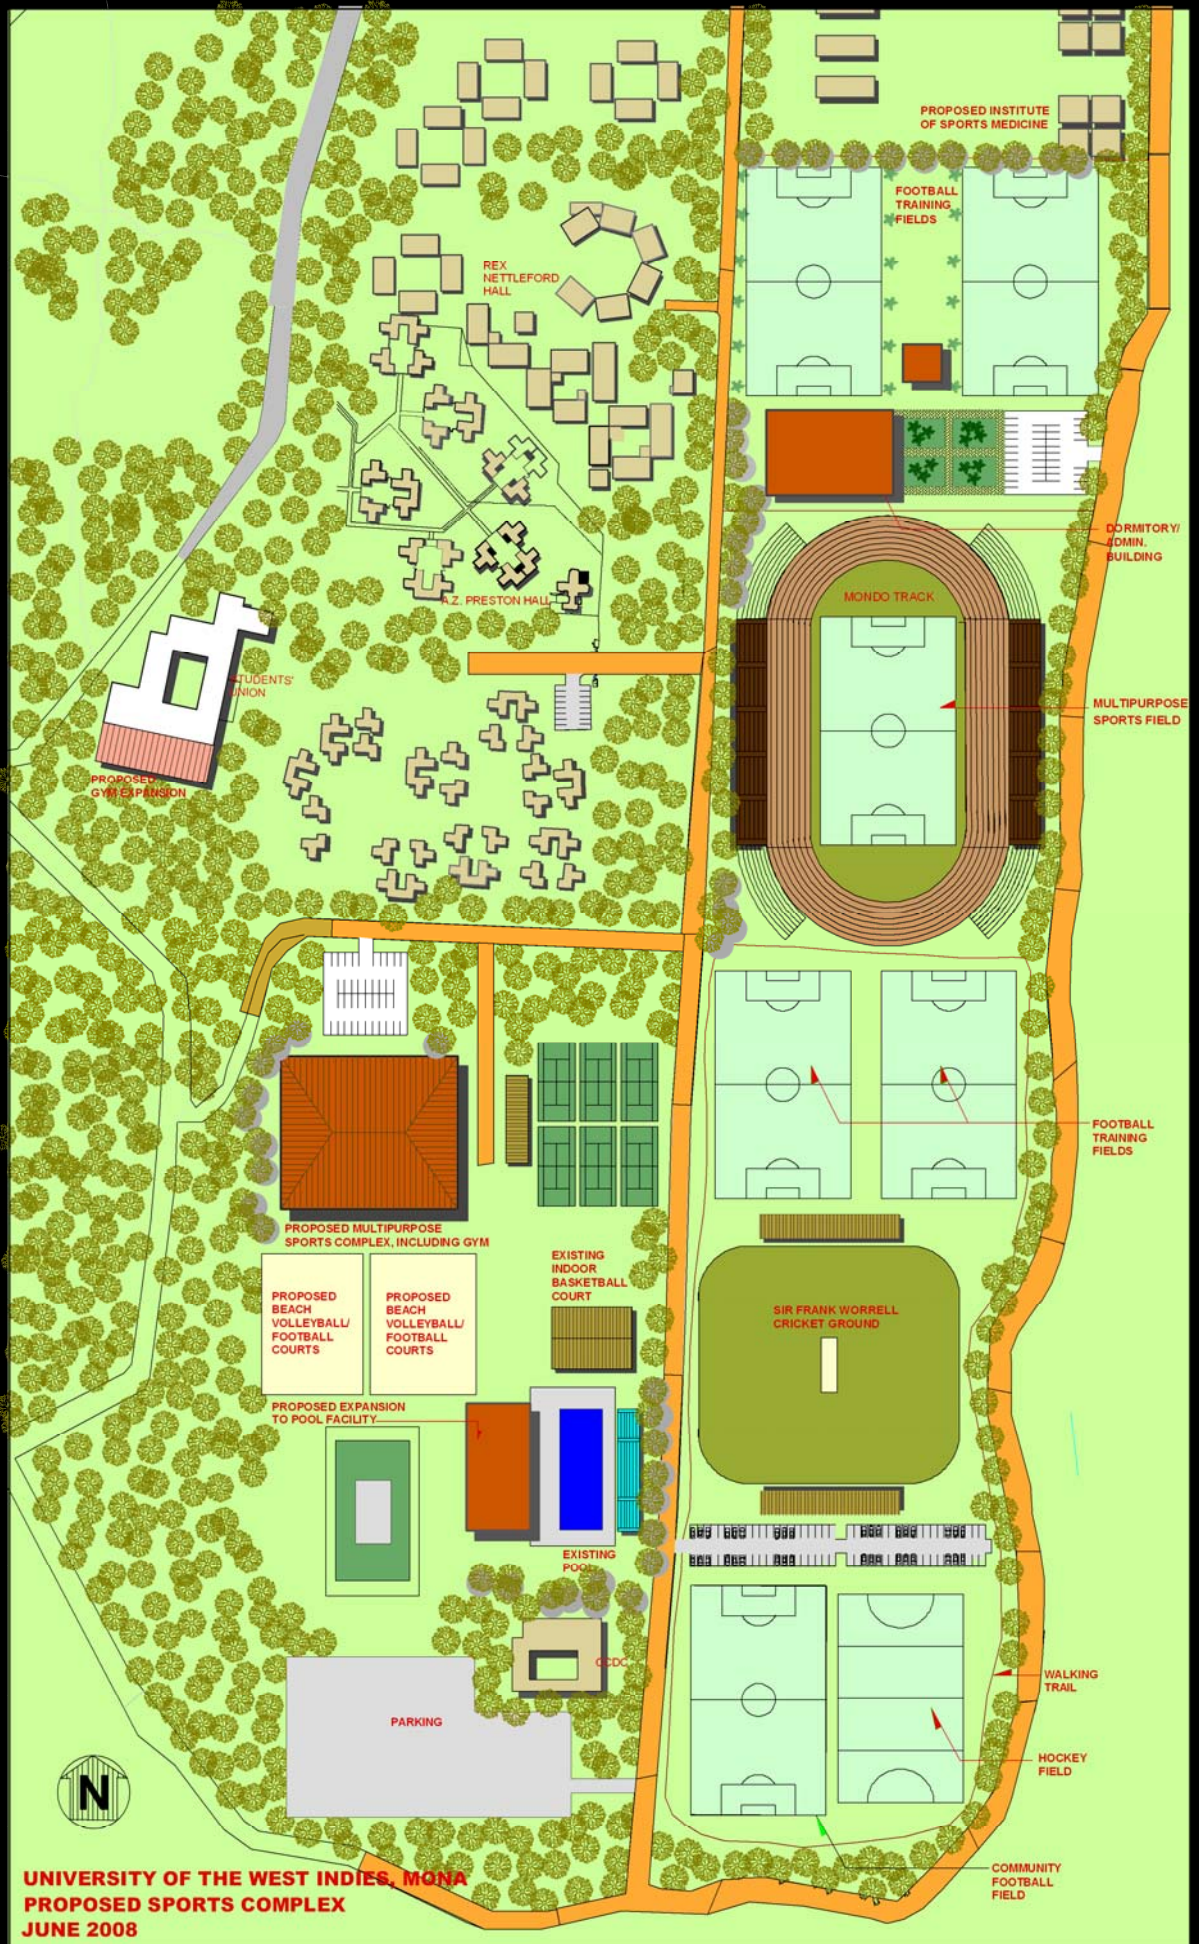

**UNIVERSITY OF THE WEST INDIES, MONA
PROPOSED SPORTS COMPLEX
JUNE 2008**